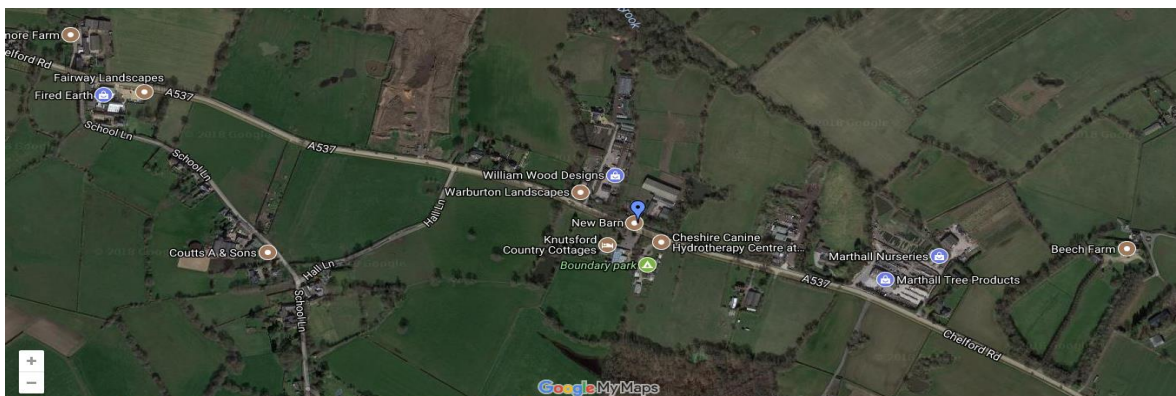

## Directions to New Barn, Chelford Road, Ollerton, Cheshire WA16 8SZ

- New Barn is ideally located, just a 15 minute drive from the M6 J19 and is situated on the main A537 between Knutsford and Macclesfield.
- New Barn is a 10 minute drive from Knutsford Rail Station which is on the Manchester to Chester mainline.

## Directions from the M6 J19 (Knutsford, Cheshire)

---

- Once you have left the motorway slip road at junction 19 you will reach a large junction/roundabout - **Follow signs to Knutsford town centre (A5033/A50).**
- Once you enter Knutsford town centre you will come to a busy roundabout - follow signs for the A50 and over a zebra crossing with the White Bear pub on your left.
- Go through the next set of pedestrian lights keeping in the left lane.
- At the next main set of lights, just past the petrol station/Curzon Cinema and station entrance on your left, turn left down Adam's Hill.
- You will pass Aldi on your left and at the next set of lights you will be going straight ahead on the A537 signed for Macclesfield and up a hill passing the Legh Arms pub on your right.
- Keep on this road (Chelford Road) out of Knutsford do not turn off!! You will pass Toft Cricket Club on your left, then go straight over the mini roundabout, carry on passing The Lambing Shed on your left and then ½ mile further The Dun Cow pub on your left.,
- Continue on this road - and you will pass Fired Earth on your right. This is a busy road and so keep your eyes peeled as approx. ½ mile on the left is New Barn Livery Yard ([WA16 8SZ](#)).
- Pull in and wait for the electric gates to open, turn left into the car park and park facing the fields.
- Walk back the way you came and you will see the electric pedestrian gate into the yard.
- Turn left into the yard walking past the barn, keep left after the barn and you will see a sign for the course.
- See you there!!! Feel free to ring Heather on 07799 765 326 if you get lost and she will talk you in.